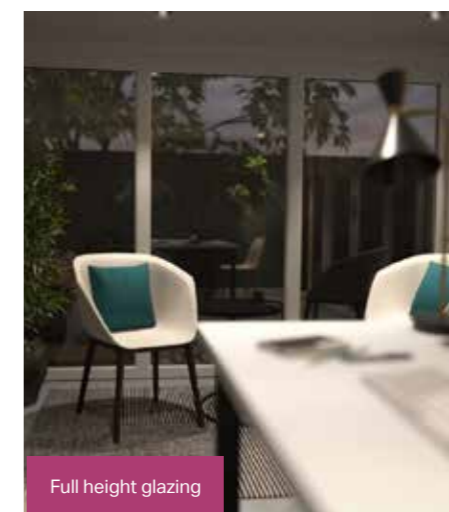

Transform your garden into a fully functioning workspace or living space.

Build a home office, create a personal fitness hub or simply enjoy a living space in the garden that you can use all year round with an energy efficient Garden Room from Ultraframe.

Gardenrooms
By Ultraframe

Workspace

Working from home is becoming a firm fixture in our busy, modern lives. Swap your commute for a peaceful walk to the end of your garden.

Garden Rooms by Ultraframe offer the perfect base to work, whether that be remote working, or running your own business, design studio or workshop.

The Pavilion

The Premium Pavilion

The inline columns, available exclusively on The Premium Pavilion, not only make a style statement but enable you to have 3 glazed walls which deliver a high thermal performance and bring in even more natural light.

Perfect for use all year round

Flooded with natural light

High thermal performance

Full height glazing

Contemporary corner columns

Gardenrooms

By Ultraframe

ultraframegardenrooms.com