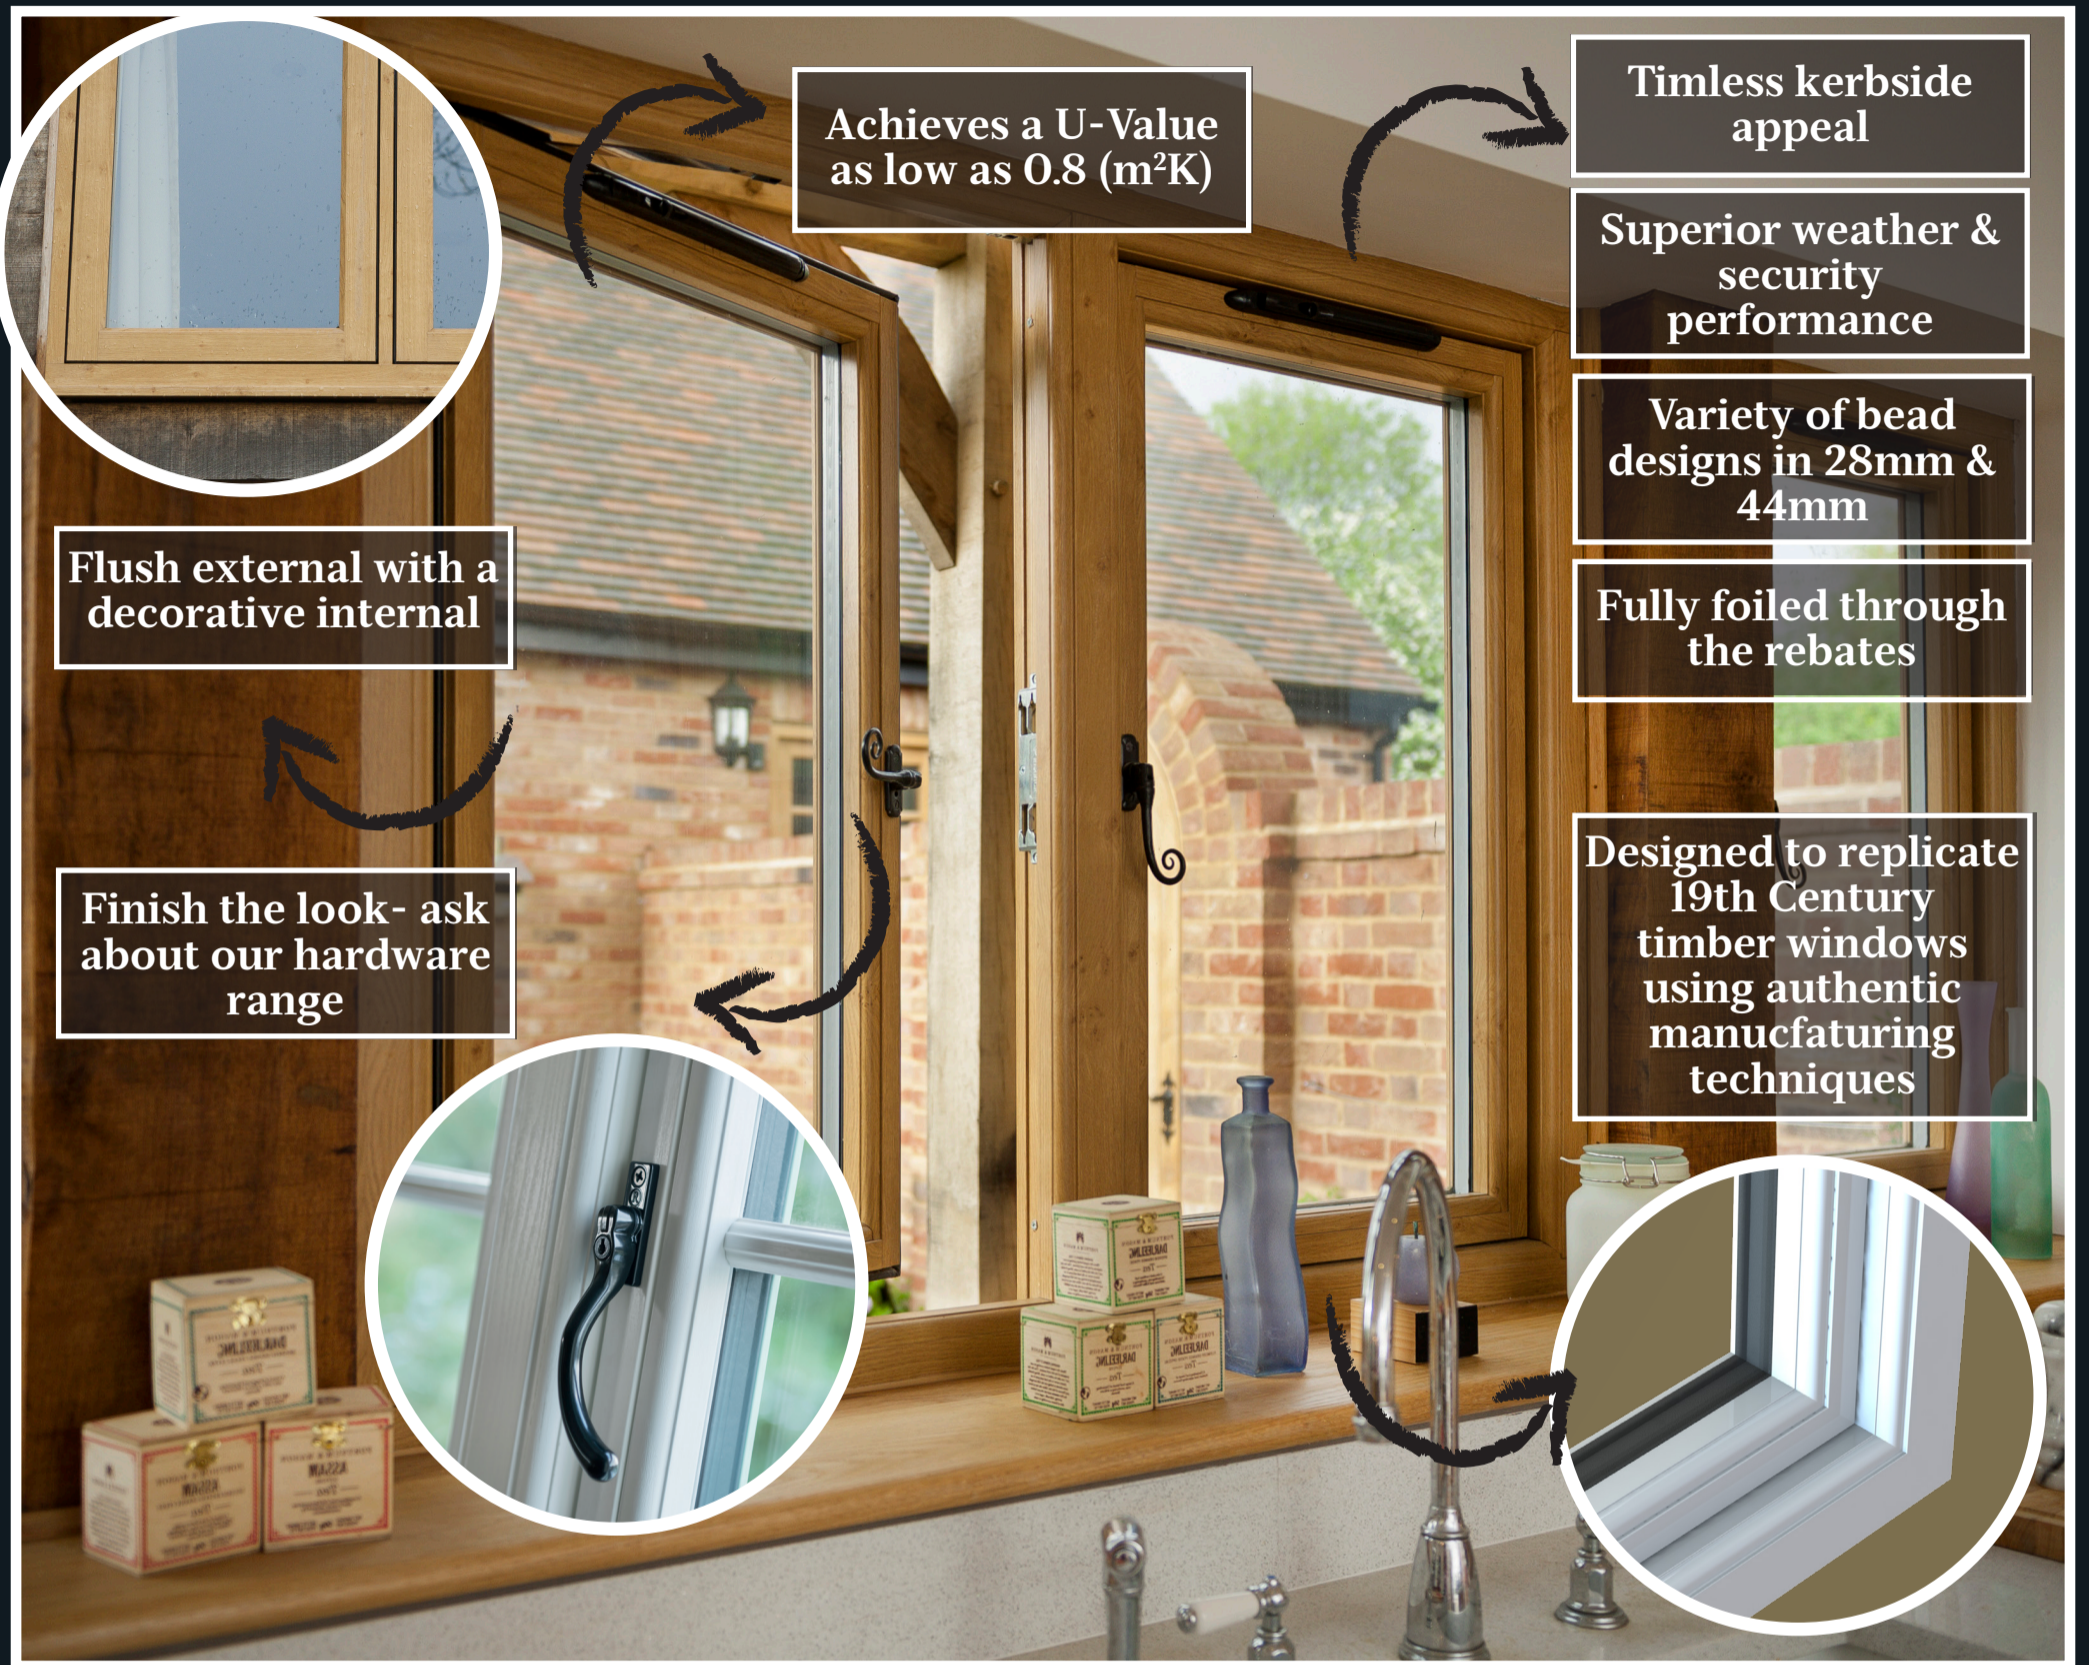

FEATURES AND BENEFITS

Achieves a U-Value as low as 0.8 (m²K)

Timless kerbside appeal

Superior weather & security performance

Variety of bead designs in 28mm & 44mm

Fully foiled through the rebates

Designed to replicate 19th Century timber windows using authentic manufacturing techniques

Flush external with a decorative internal

Finish the look- ask about our hardware range

Available in 11 beautiful colour foil options.

Residence 9 windows and doors are uniquely fully foiled throughout the rebate to match the internal colour.