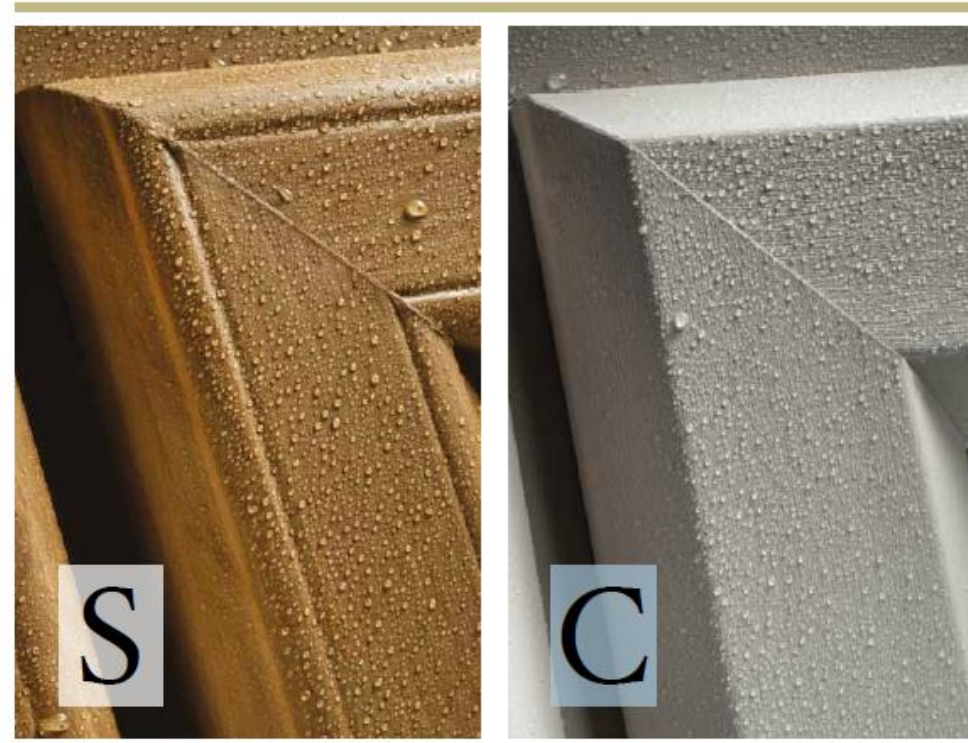

We have designed the Heritage Window Collection with this in mind; replicating the appearance and style of traditional timber windows with features such as our authentic Wood Grain Finish, Monkey Tail Handles and Georgian Bar options. However, you should always obtain consent from a planning/conservation officer before proceeding with an installation.

### FLUSH SASH WINDOW

Designed to replicate the appearance of timber, Flush Sash windows are distinguished by sashes that close into the frame and finish flush with the face of the window. Flush Sash windows typically have frames that appear the same width, known as 'equal sightlines' this look is achieved using dummy sashes, something that undoubtedly improves the overall appearance of your property.